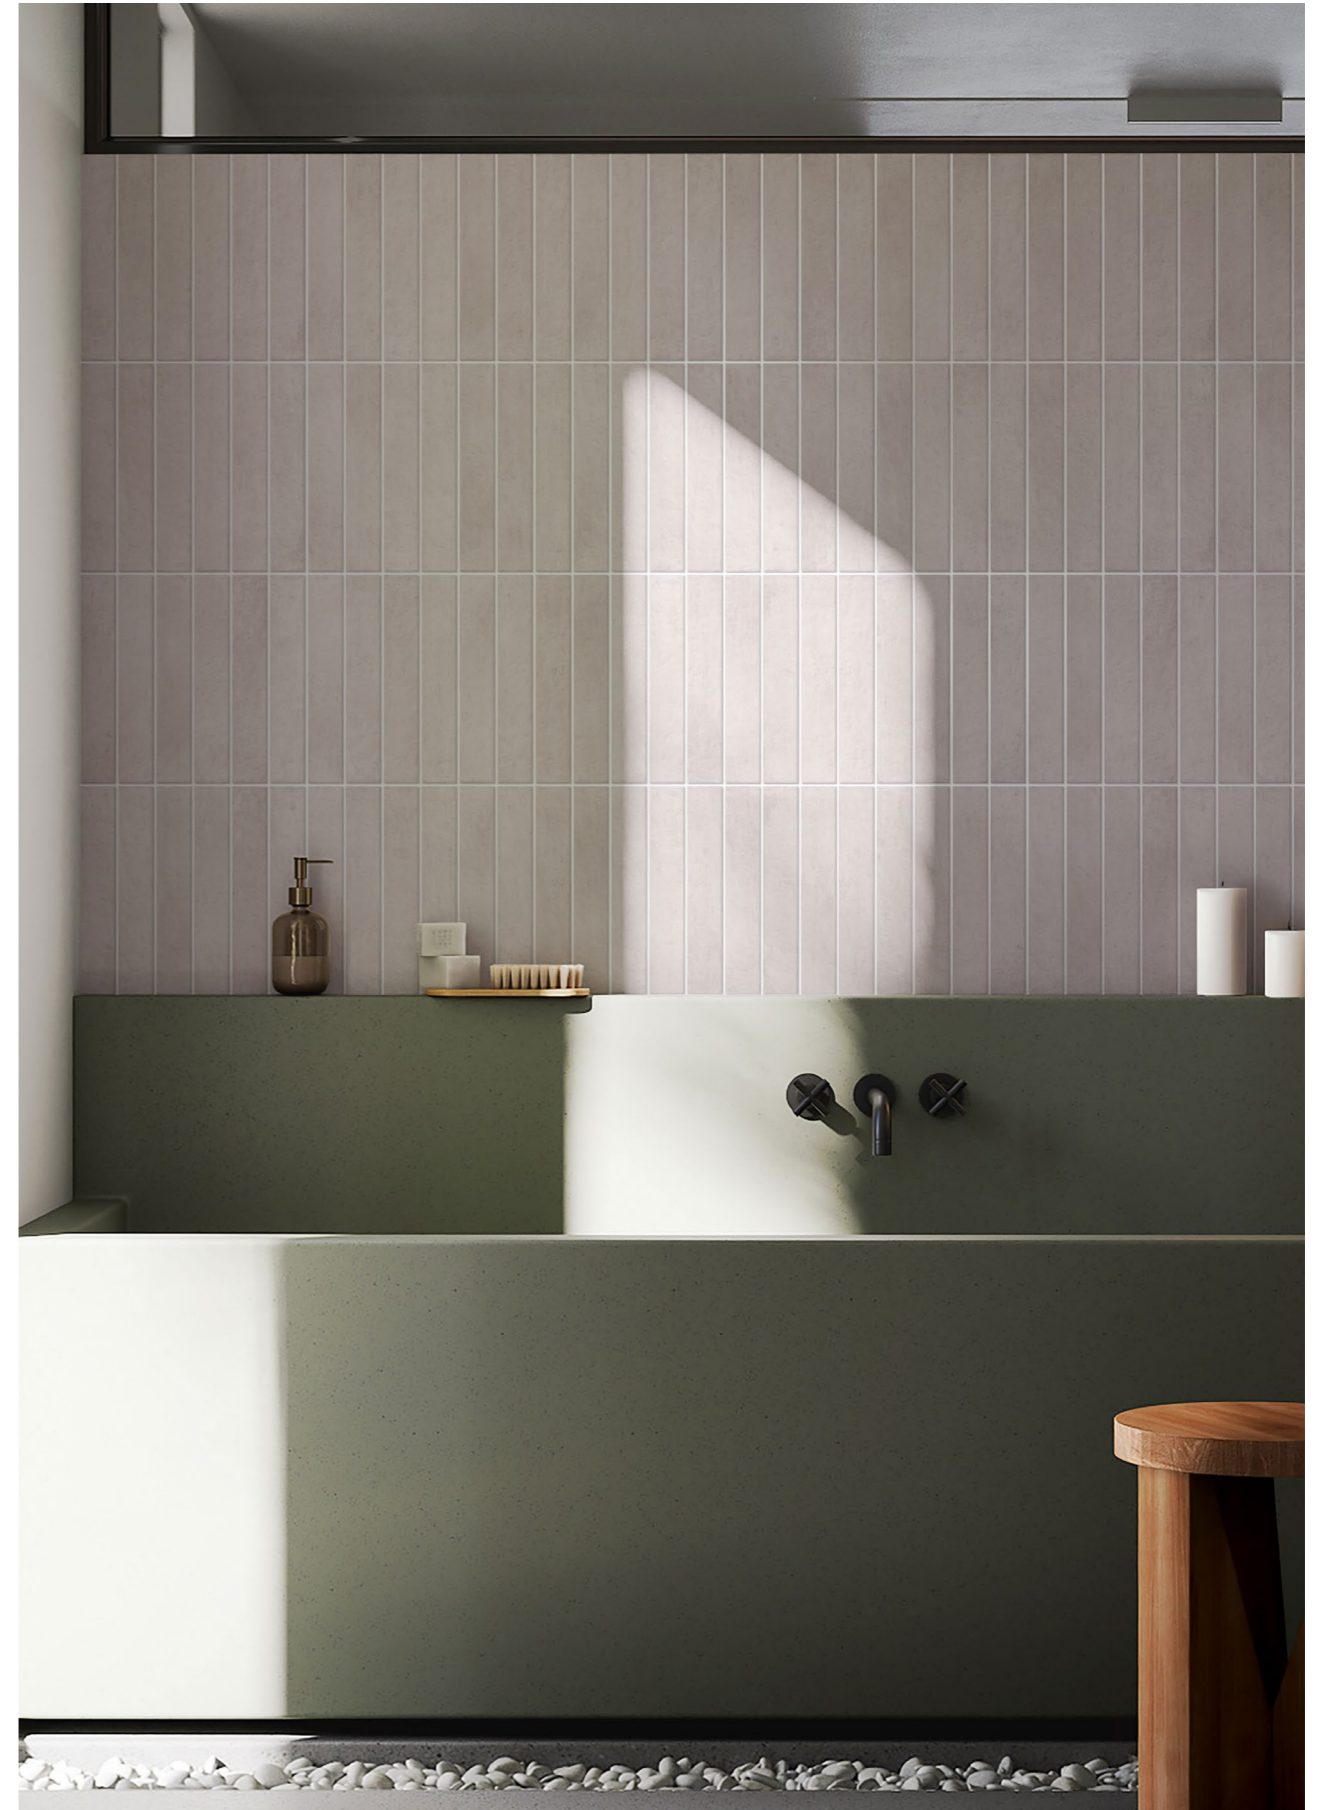

Capri

STUDIO
arte

Capri

CERAMIC WALL TILES

STUDIO
arte

CAP50300 CAP50300M

CAP50301 CAP50301M

CAP50302 CAP50302M

CAP50303 CAP50303M

CAP50304 CAP50304M

CAP50305 CAP50305M

CAP50306 CAP50306M

SIZES & FINISHES

M Matt

G Glossy

50x300mm
2"x12"
32 Faces

WALL: CAP50305
50x300mm/2"x12"

WALL: CAP50301
50x300mm/2"x12"

WALL: CAP50300
50x300mm/2"x12"

WALL: CAP50300M
50x300mm/2"x12"

WALL: CAP50304
50x300mm/2"x12"

WALL: CAP50304M
50x300mm/2"x12"

WALL: CAP50306
50x300mm/2"x12"