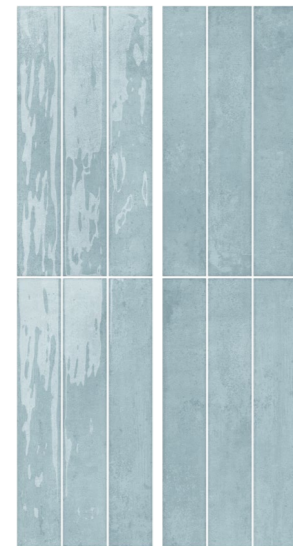

Capri

STUDIO
arte

Capri

CERAMIC WALL TILES

STUDIO
arte

CAP50300 CAP50300M

CAP50301 CAP50301M

CAP50302 CAP50302M

CAP50303 CAP50303M

CAP50304 CAP50304M

CAP50305 CAP50305M

CAP50306 CAP50306M

SIZES & FINISHES

M Matt

G Glossy

50x300mm
2"x12"
32 Faces

WALL: CAP50305
50x300mm/2"x12"

WALL: CAP50301
50x300mm/2"x12"

WALL: CAP50300
50x300mm/2"x12"

WALL: CAP50300M
50x300mm/2"x12"

WALL: CAP50304
50x300mm/2"x12"

WALL: CAP50304M
50x300mm/2"x12"

WALL: CAP50306
50x300mm/2"x12"